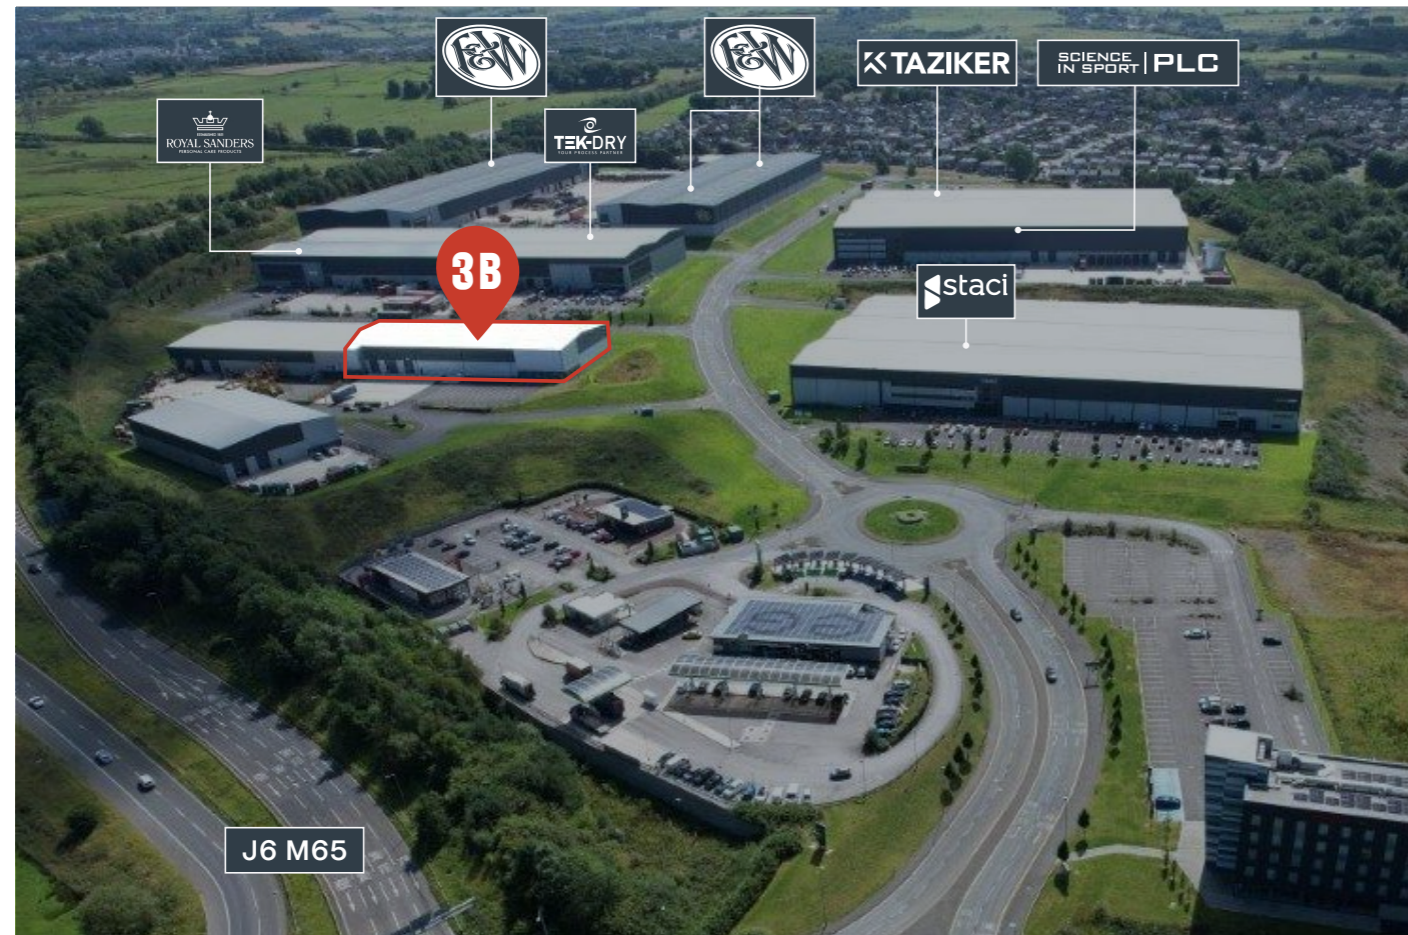

FRONTIER PARK

SPECIFICATION

Frontier Park is a strategically located purpose-built distribution warehouse estate completed in 2022. It offers a range of sizes with units available from 30,000 - 300,000 sq ft, offering flexible options to suit a variety of occupiers.

Frontier Park's on-site amenities include a Euro Garages service area, BP fuel station, Starbucks, Subway, KFC, Spar, Greggs, Krispy Kreme, a car wash and electric car charging points. At the entrance to the site sits a 150-bed Hampton by Hilton hotel and conferencing centre.

9m eaves height	LED Lighting	3 access doors	43 car parking spaces
Secure service yard	50kN/m2 Floor loading	0.5 Miles from the M65	EPC Rating A(20)

The property has the following gross internal area:

Unit	Sq Ft	Sq M
3B	30,032	2,790.06