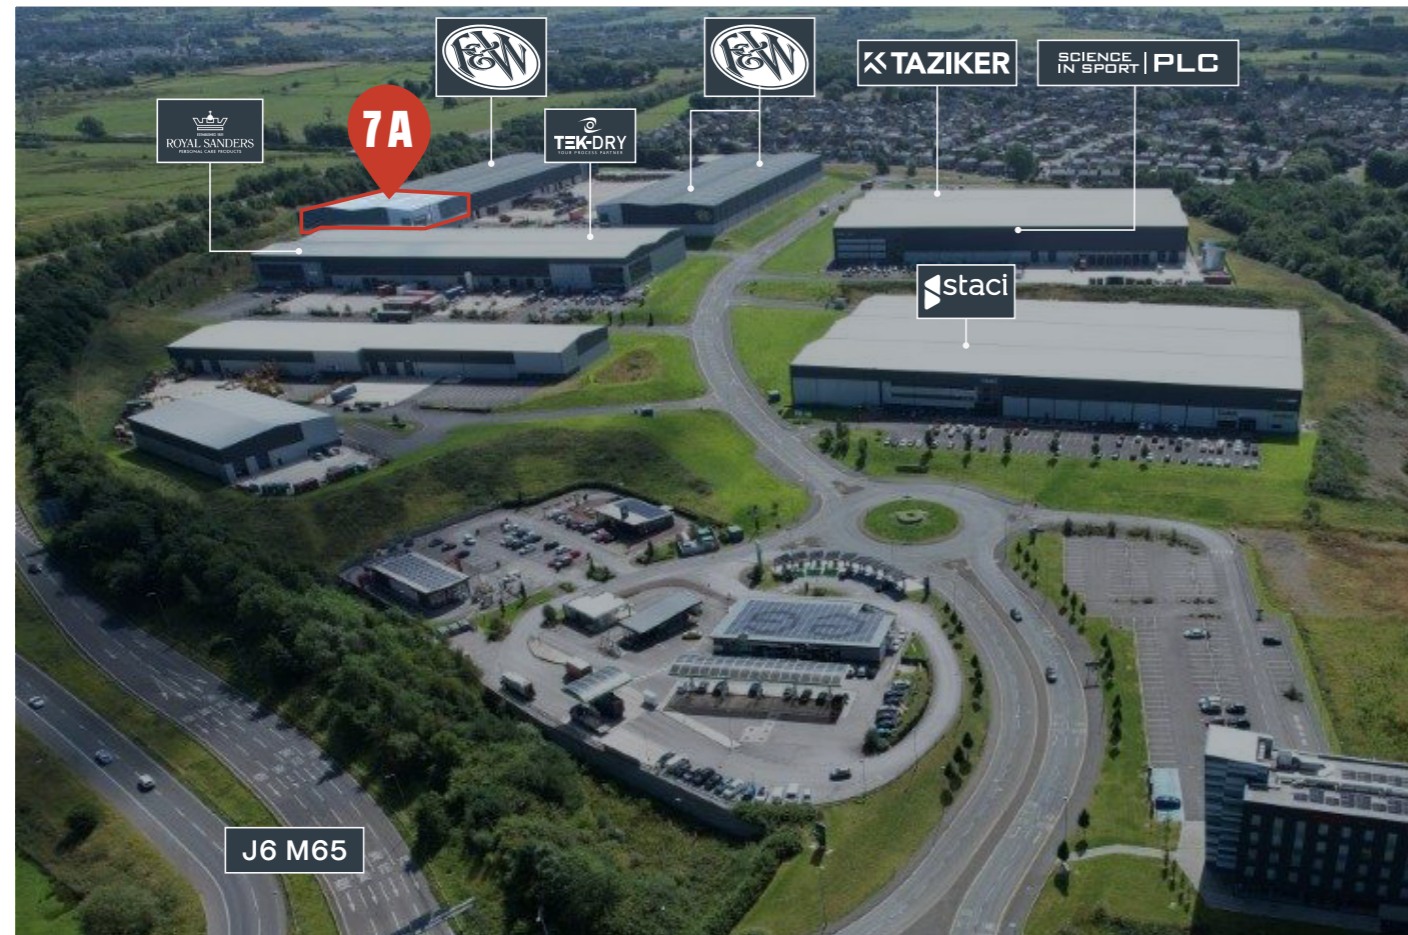

FRONTIER PARK

SPECIFICATION

Frontier Park is a strategically located purpose-built distribution warehouse estate completed in 2022. It offers a range of sizes with units available from 30,000 - 300,000 sq ft, offering flexible options to suit a variety of occupiers.

 12.5m eaves height	 LED Lighting	 2 level doors 3 dock level loading doors	 52 car parking spaces
 Secure service yard	 50kN/m2 Floor loading	 0.5 Miles from the M65	 EPC Rating B(42)

The property has the following gross internal area:

Unit	Sq Ft	Sq M
7A	73,550	6,833.01

Frontier Park is located two miles east of Blackburn centre and immediately adjacent to Junction 6, M65, with direct access to Whitebirk Roundabout and Whitebirk Drive, the town’s premier employment area.

**DRIVE TIMES**

Location	Distance	Drive time
Blackburn Town Centre	1.5 miles	5 mins
Blackburn Railway Station	3 miles	10 mins
M61	11 miles	12 mins
M6	12 miles	13 mins
Manchester	21 miles	26 mins
Port of Liverpool	42 miles	56 mins
Sheffield	66 miles	100 mins